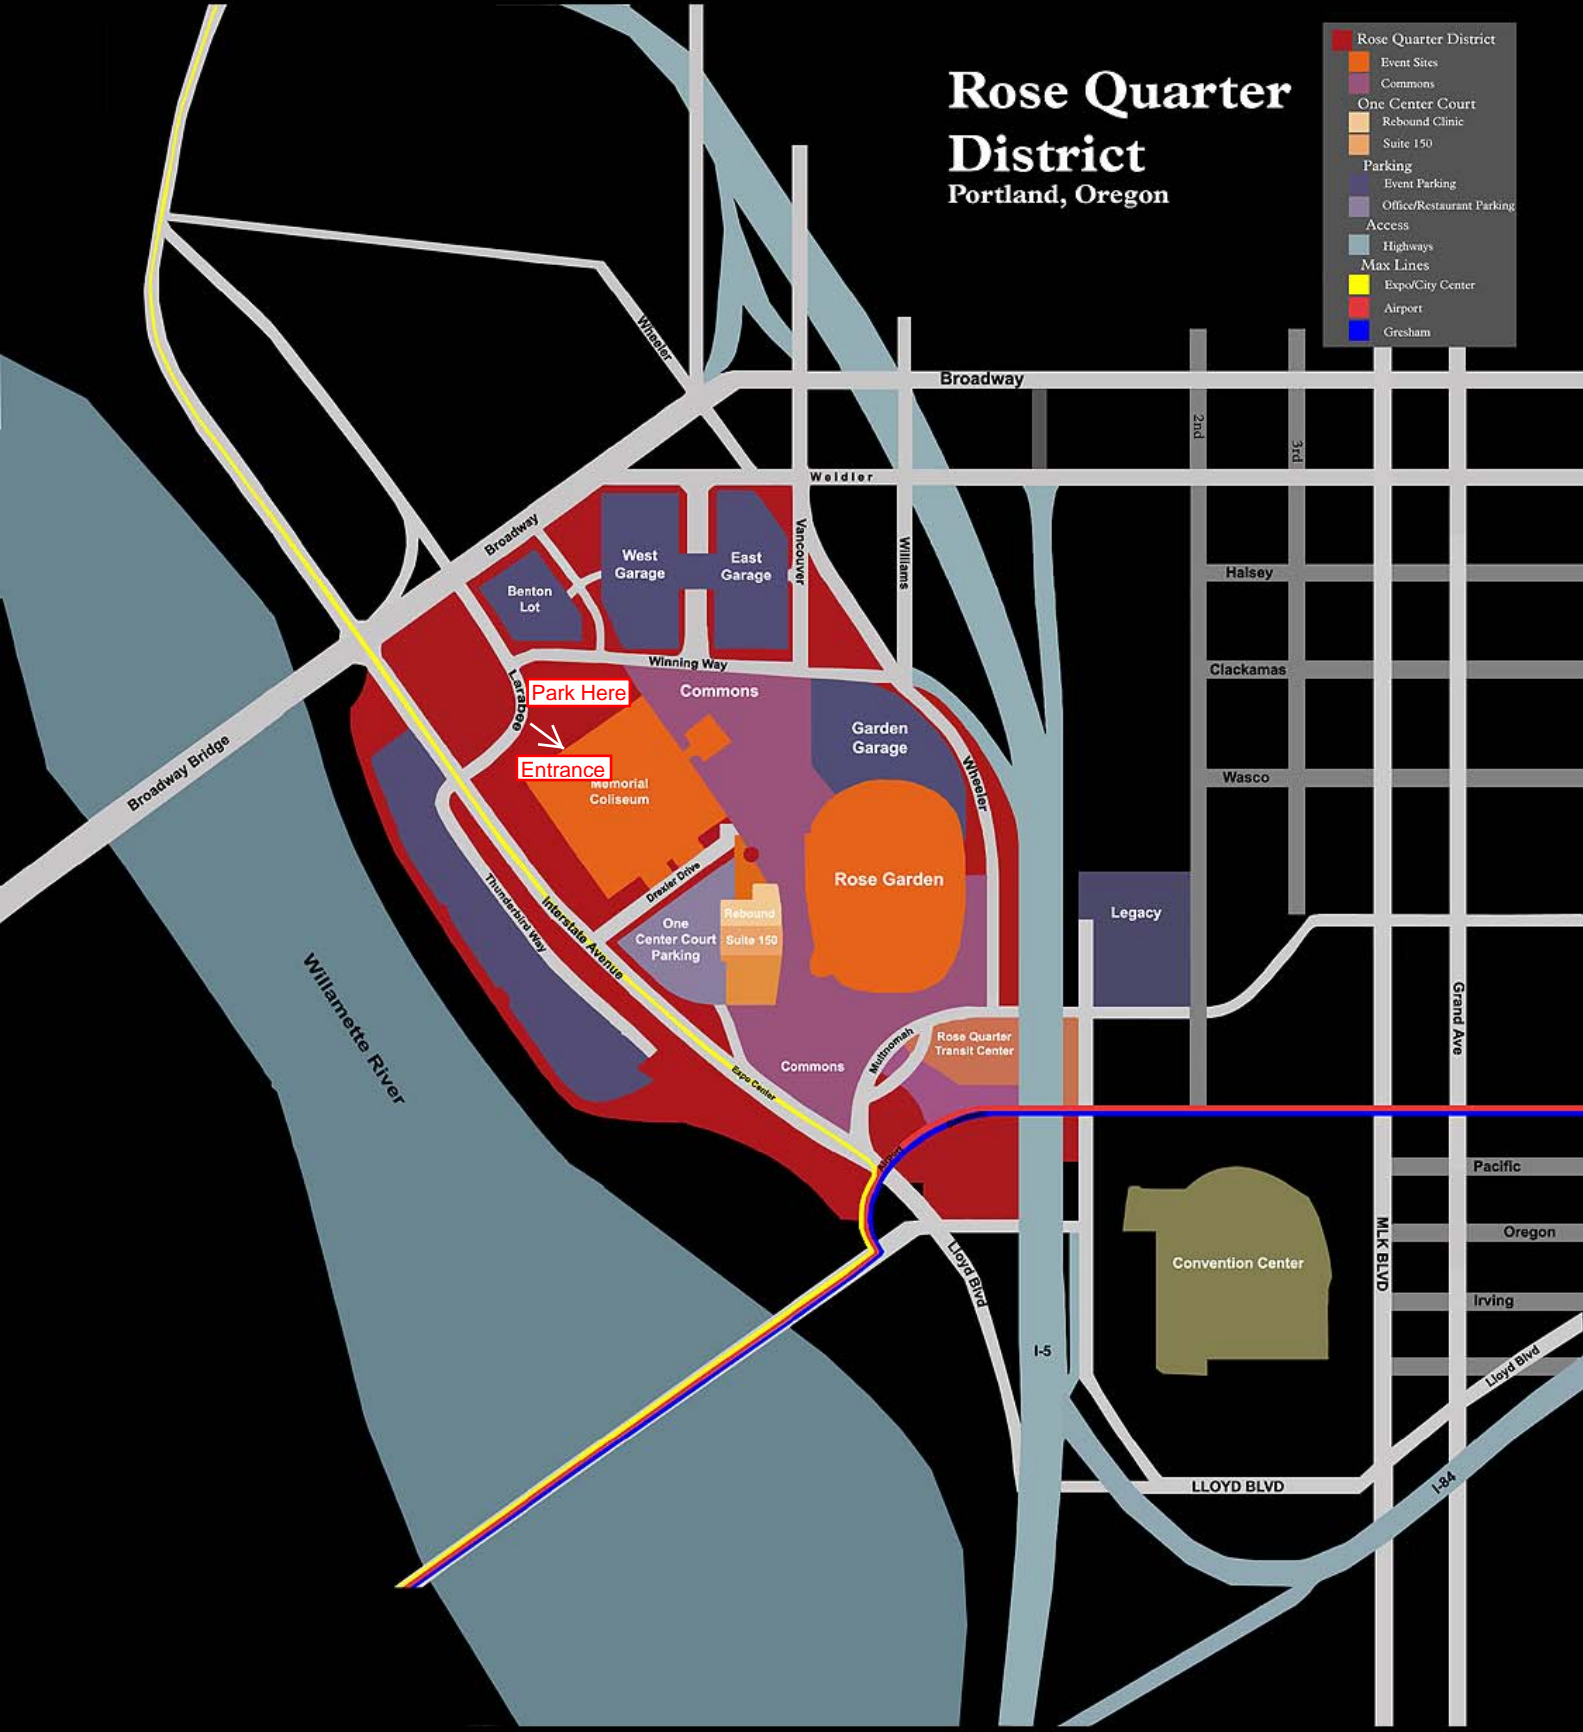

Rose Quarter District

Portland, Oregon

- Rose Quarter District
- Event Sites
- Commons
- One Center Court
- Rebound Clinic
- Suite 150
- Parking**
- Event Parking
- Office/Restaurant Parking
- Access**
- Highways
- Max Lines
- Expo/City Center
- Airport
- Gresham

Park Here
Entrance